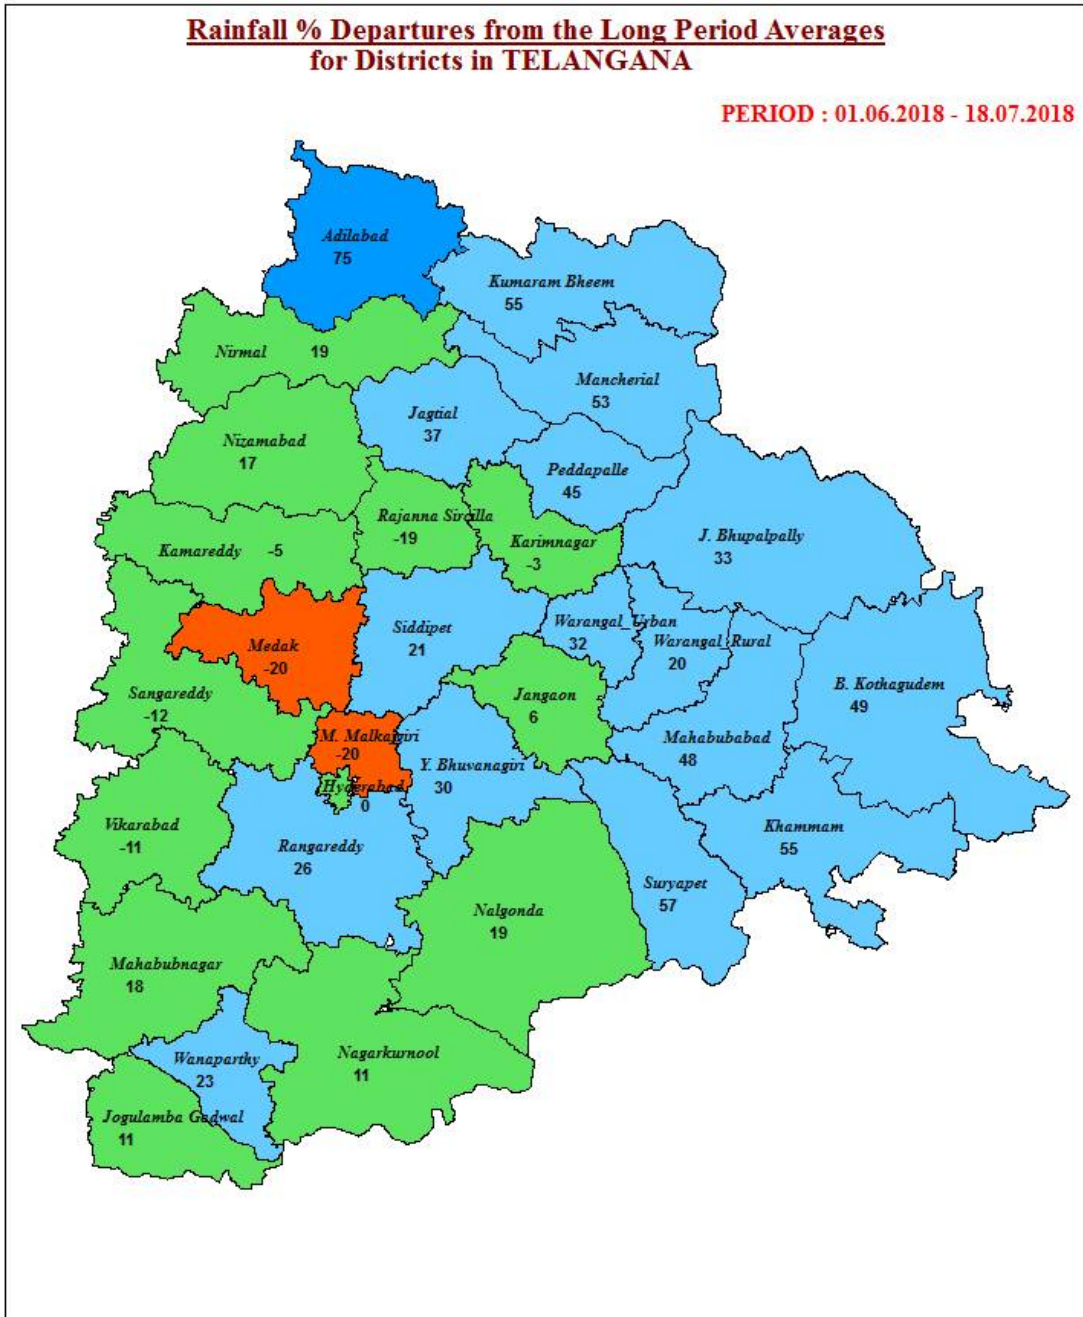

INDIA METEOROLOGICAL DEPARTMENT

MC HYDERABAD

Rainfall % Departures from the Long Period Averages for Districts in TELANGANA

PERIOD : 01.06.2018 - 18.07.2018

LEGEND: ■ L. EXCESS (+60% OR MORE) ■ EXCESS (+20% TO +59%) ■ NORMAL (+19% TO -19%)
■ DEFICIENT (-20% TO -59%) ■ L. DEFICIENT (-60% TO -99%) ■ NO RAIN (-100%) ■ NO DATA